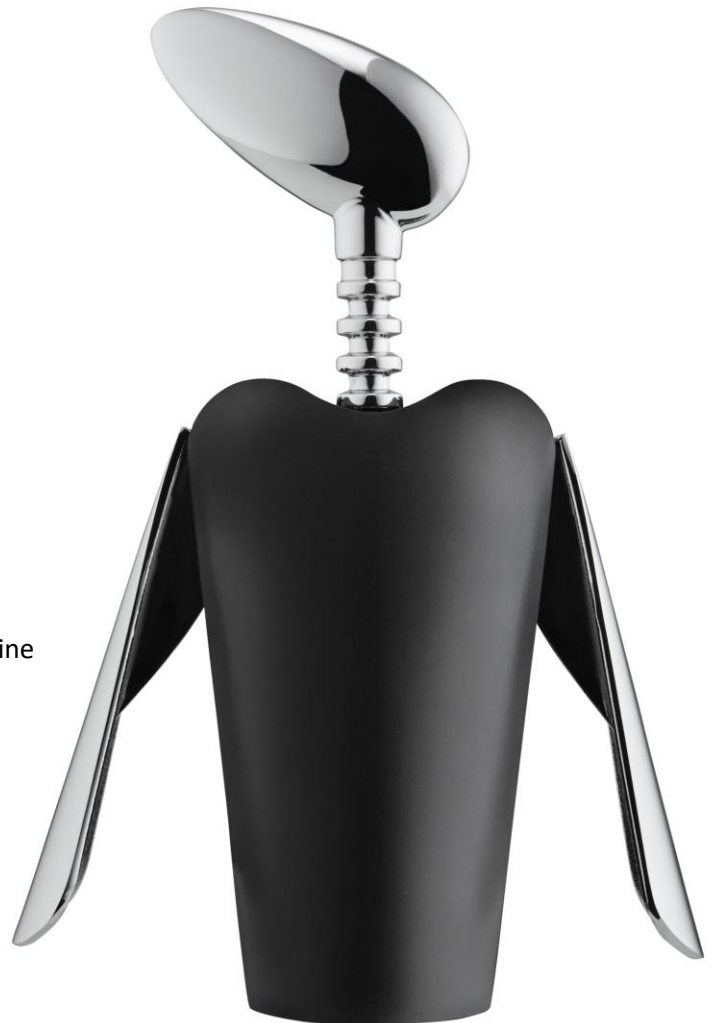

VAGNBYS
DESIGN & LIVING

CORK SCREW "WINGS"

Art no.: 442025

EAN: 4 897032 181571

PRODUCT:

One of the most beloved ways to open a bottle of wine, is with the wing bottle opener. It is easy use, and limited force is needed due to the wings' gearing.

A tool inspired by the very name of the product, and the movement of the bird like wings. The bird's head gives you a good grip when the spine is turned into place.

MATERIALS:

Made of ABS and zinc alloy.

WEIGHT: 8.1 kg (17.86 lbs.)

DESIGN:

Mencke & Vagnby

US/GB Wings Corkscrew

One of the most beloved ways to open a bottle of wine, is with the wing bottle opener. It is easy use and limited force is needed due to the wings' gearing. A tool inspired by the very name of the product, and the movement of the bird like wings. The bird head gives you a good grip when the spine is turned into place. Made of ABS and zinc alloy with chrome plating.

FR Wings Tire-bouchon

L'une des plus belles façon d'ouvrir une bouteille de vin – maintenant avec notre tire-bouchon „Wing“. Inspiré de la grâce du battement d'ailes d'oiseau ce tire-bouchon tire son nom de sa fonctionnalité. Il est facile à utiliser et nécessite peu de force grâce à son mécanisme d'ailes. La tête d'oiseau tient confortablement dans votre main pendant que la spirale fait son travail.